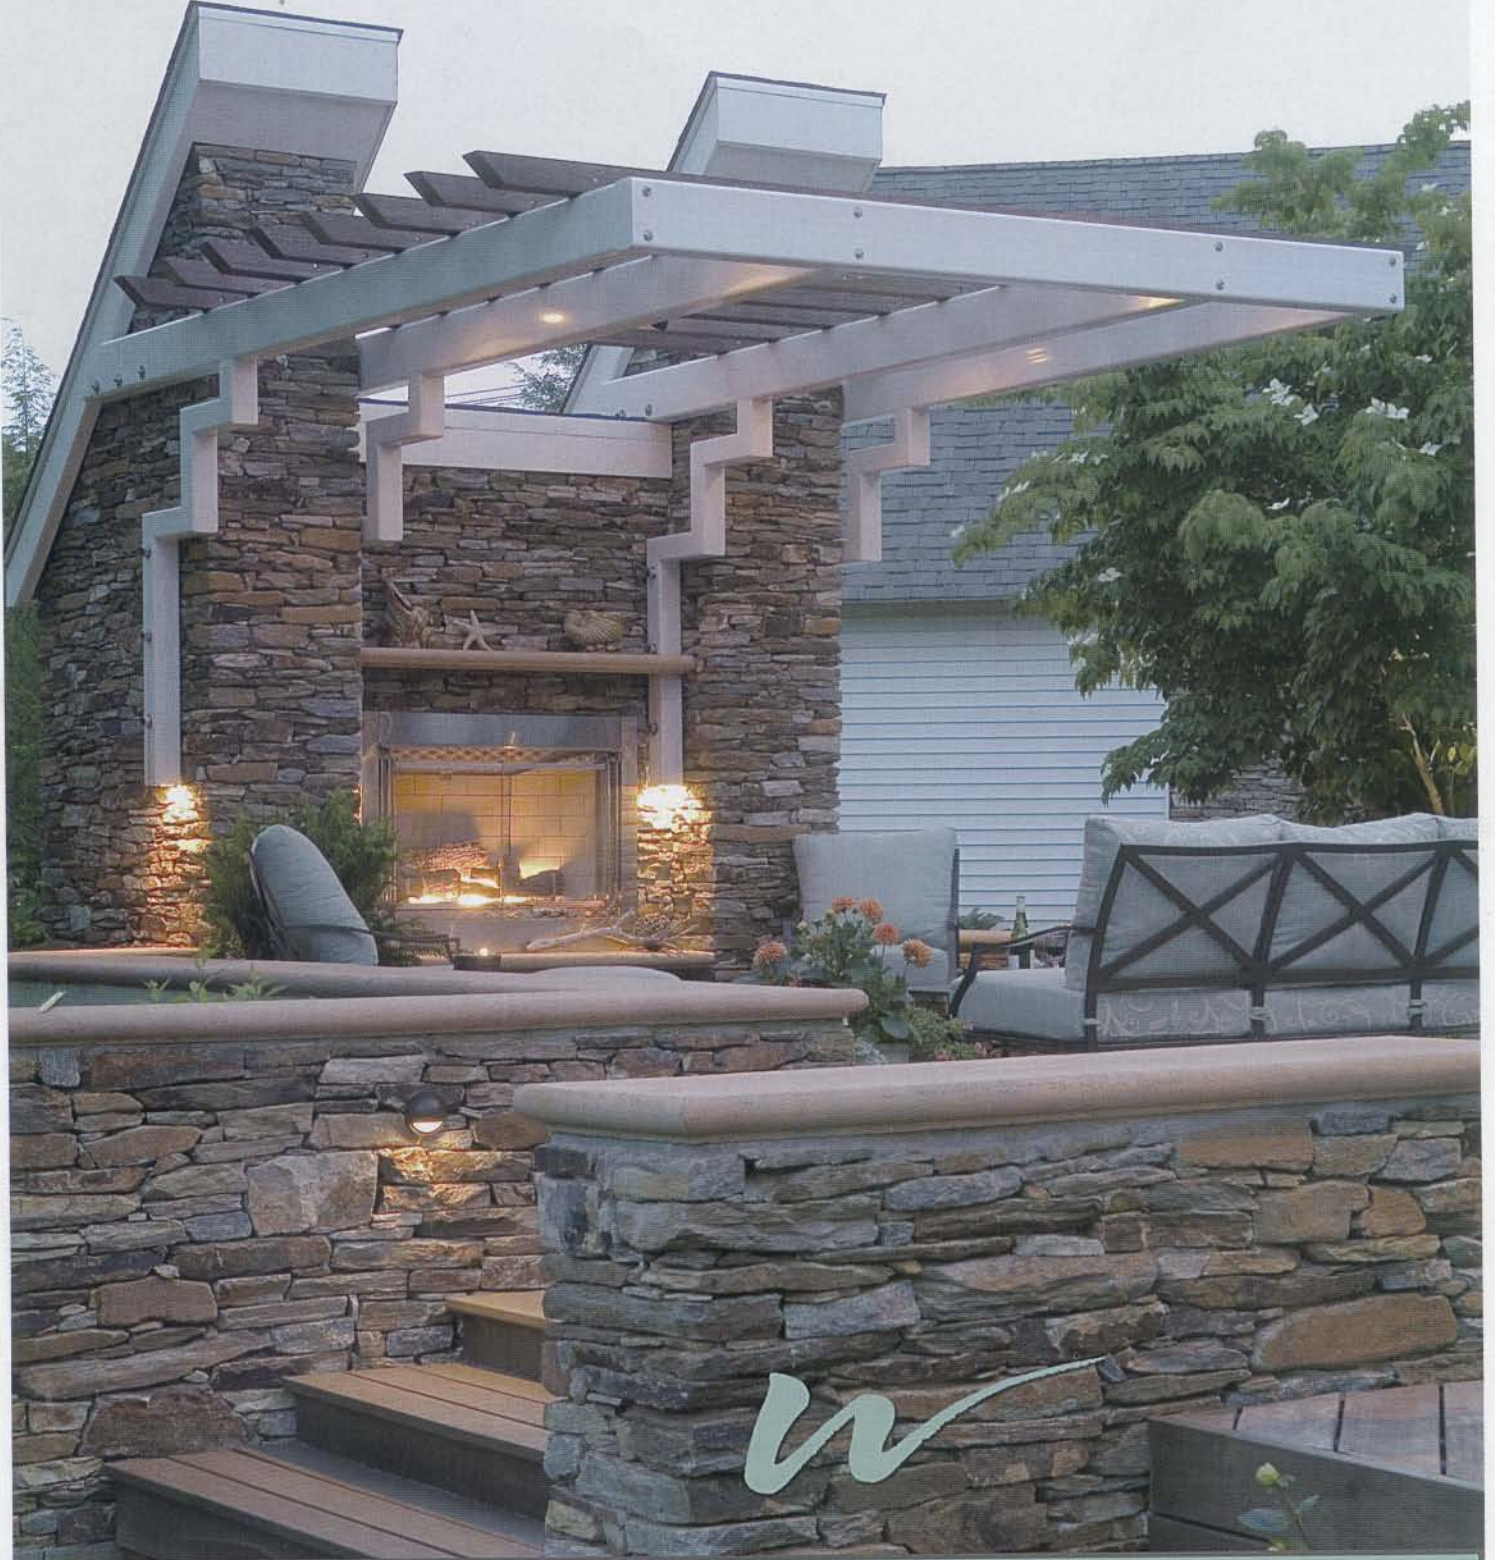

Night and Day

w

Photo: Rob Cardillo

Enjoy the pleasure of entertaining friends or simply relaxing in an elegant outdoor room

Architect: Thomas Dever

Wallace Associates Inc

www.wallacelandscape.com

Registered Landscape Architects